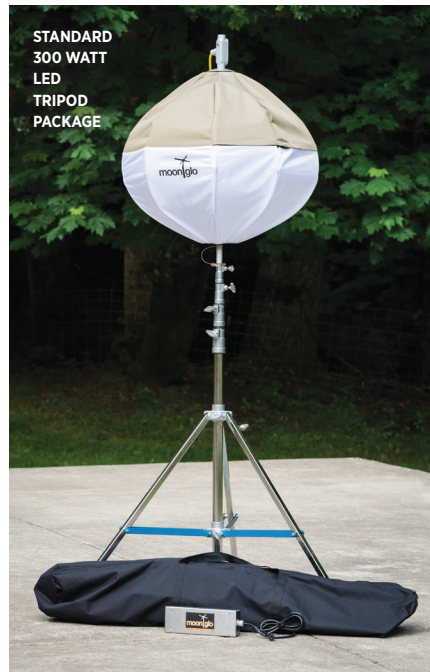

STANDARD TRIPOD PACKAGE	
Item	Specifications
Balloon Light	See back of datasheet for options
4-stage Telescoping Pole	48" (4') collapsed, 158" (13'2") extended, chromed steel
Canvas Light Storage Bag	11" diameter x 58" long, collapsible
Tripod Mount	See details below

TRIPOD MOUNT SPECIFICATIONS	
Height Range	49.5"-166" (4'3"-13'10")
Height (includes light)	91.5" (17'4"), maximum 14.5' center of light
Weight	30 lbs
Leg Base	50" triangle spread, adjustable for uneven terrain, chromed steel

- Set up or take down in just minutes
- Interchangeable with all MoonGlo balloon lighting systems
- 4-stage telescoping tripod extends to an overall height of 16.5" with light center at 14.5"
- Adjustable height range of 10' with a 56" base diameter
- Other glare-free lighting options include our Light Tower and Machine/Vehicle packages
- Hitch Mount, Spring Mount, and Rigid Light Storage Tube accessories are available

COMMON USES

Flagger stations, temporary job site lighting, new construction, road work, paving, checkpoints, first responders, search and rescue, environmental and hazardous material response, homeland defense, and events.

BENEFITS

Eliminates the blinding glare that comes from traditional floodlights, which is dangerous for workers, operators, drivers, and traffic.